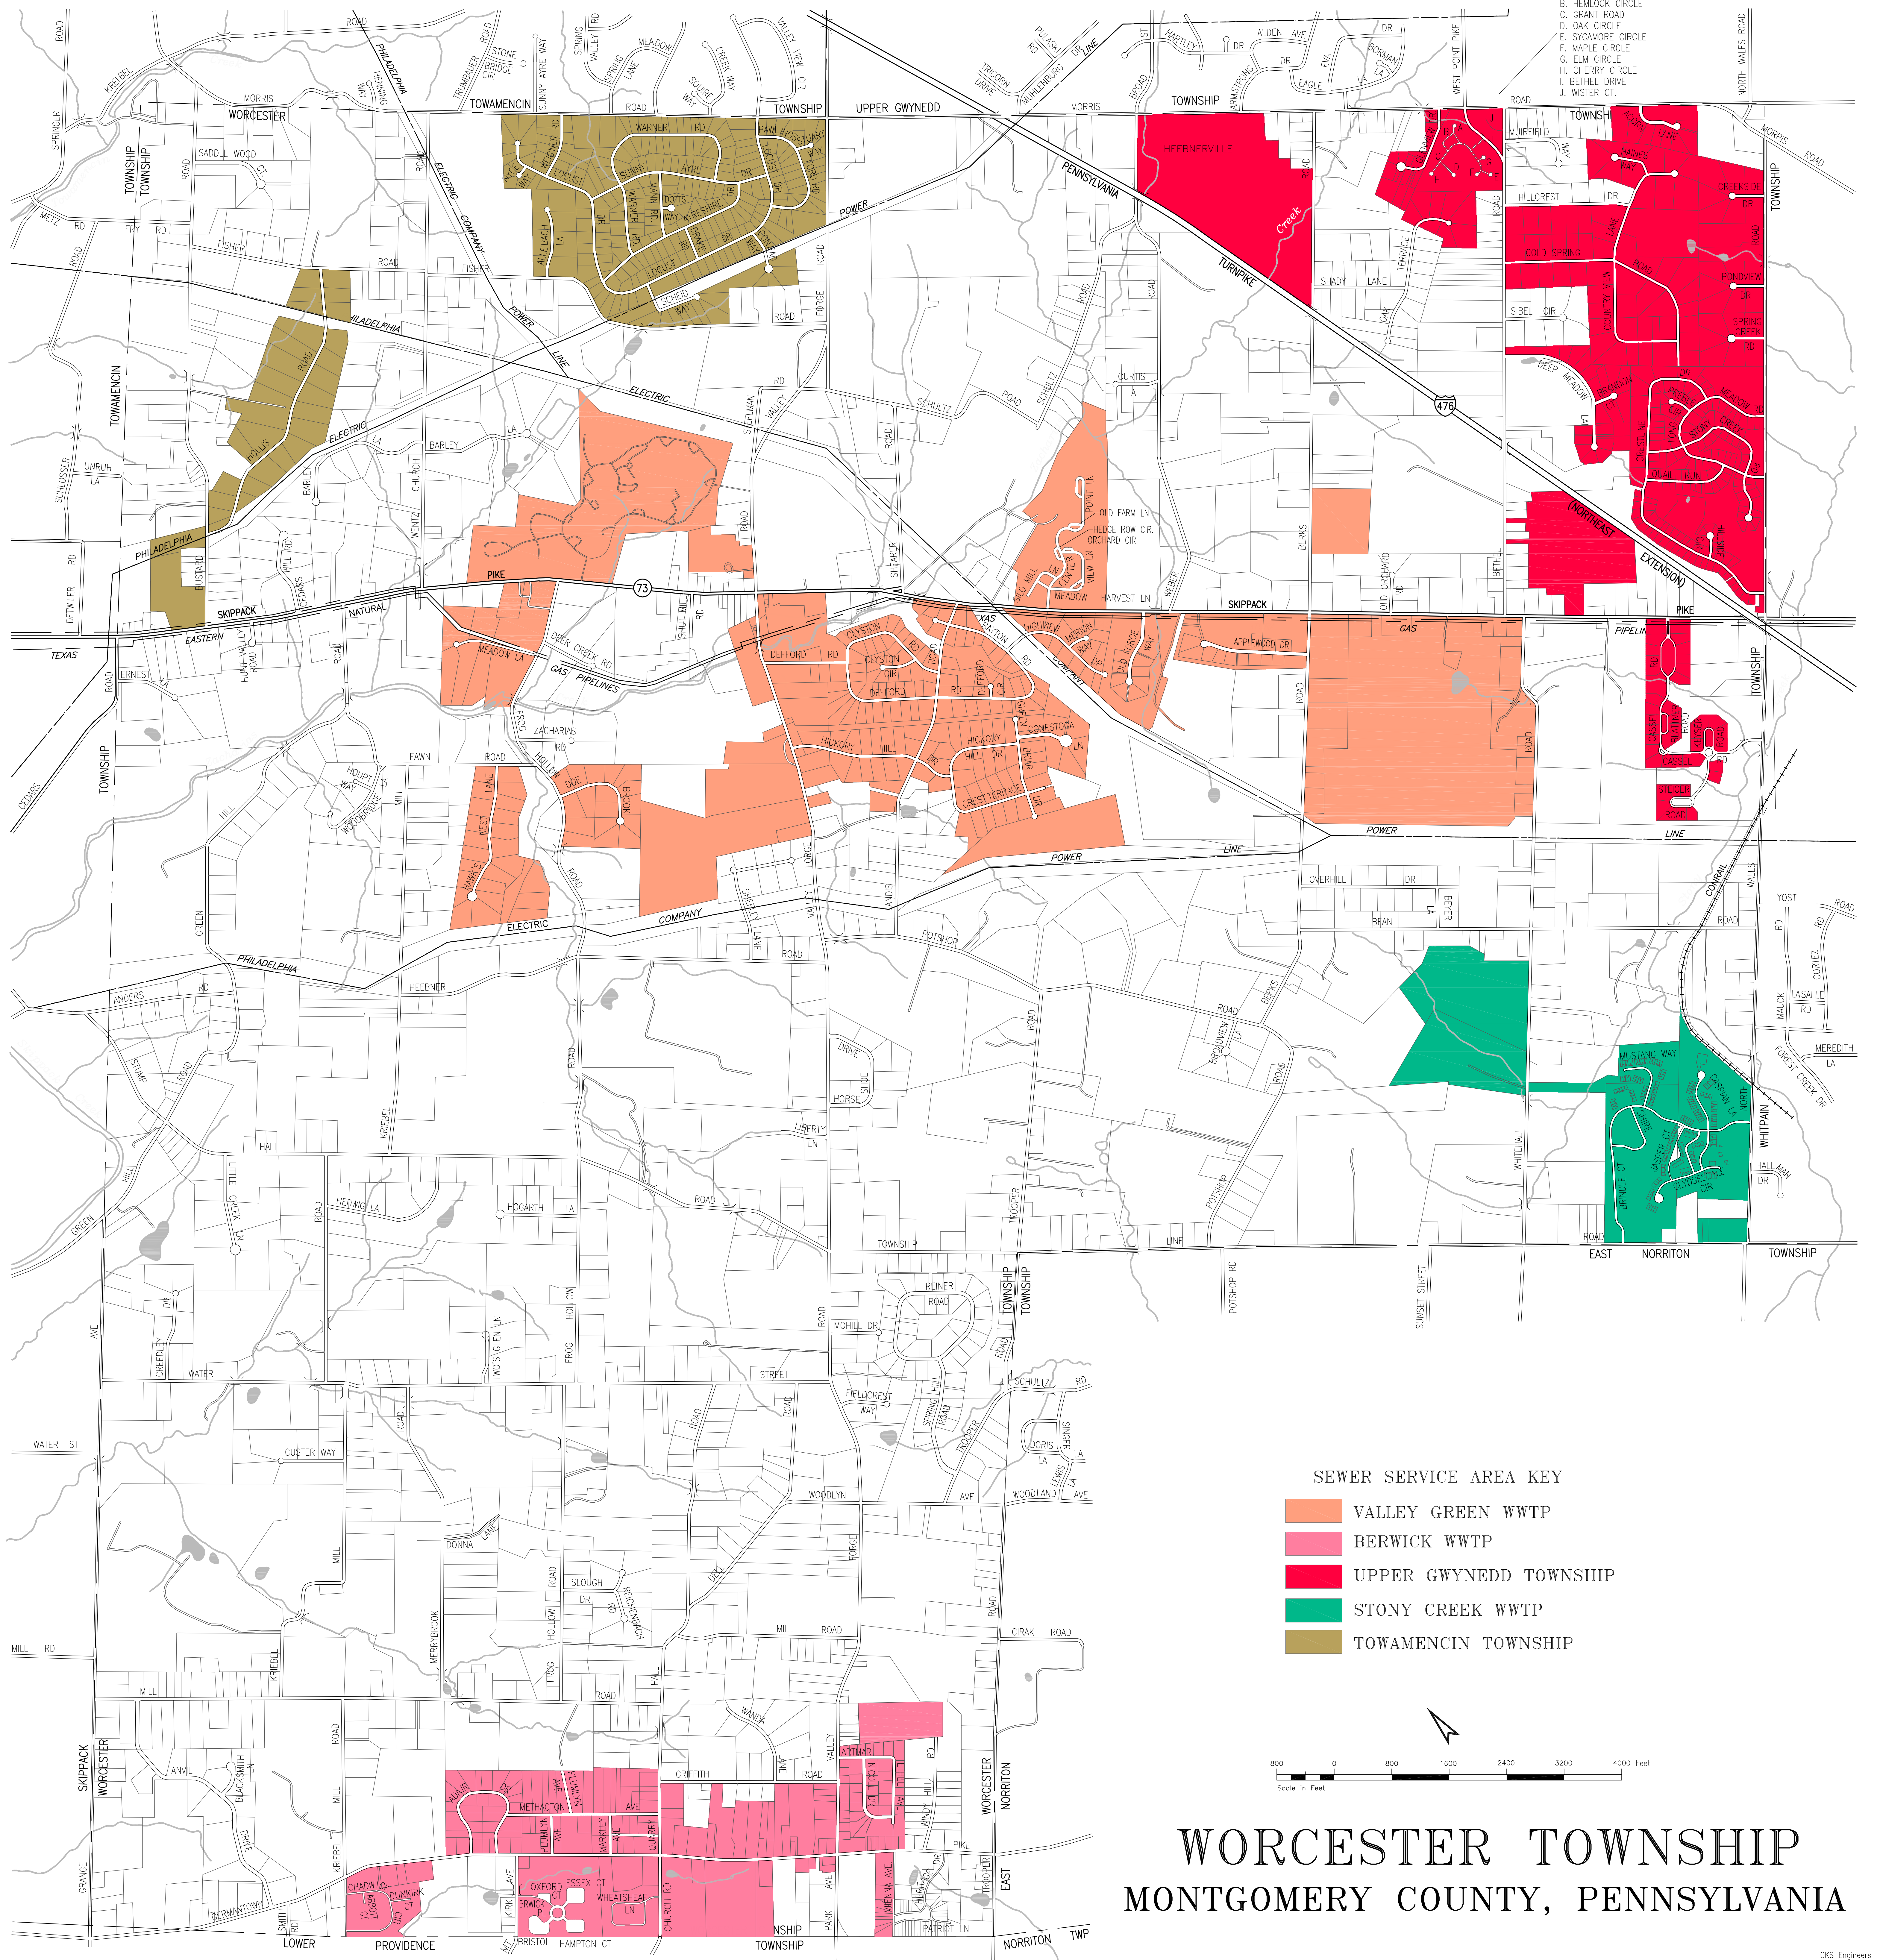

- A. SPRUCE CIRCLE
- B. HEMLOCK CIRCLE
- C. GRANT ROAD
- D. OAK CIRCLE
- E. SYCAMORE CIRCLE
- F. MAPLE CIRCLE
- G. ELM CIRCLE
- H. CHERRY CIRCLE
- I. BETHEL DRIVE
- J. WISTER CT.

- SEWER SERVICE AREA KEY**
- VALLEY GREEN WWTP
  - BERWICK WWTP
  - UPPER GWYNEDD TOWNSHIP
  - STONY CREEK WWTP
  - TOWAMENCIN TOWNSHIP

# WORCESTER TOWNSHIP

## MONTGOMERY COUNTY, PENNSYLVANIA