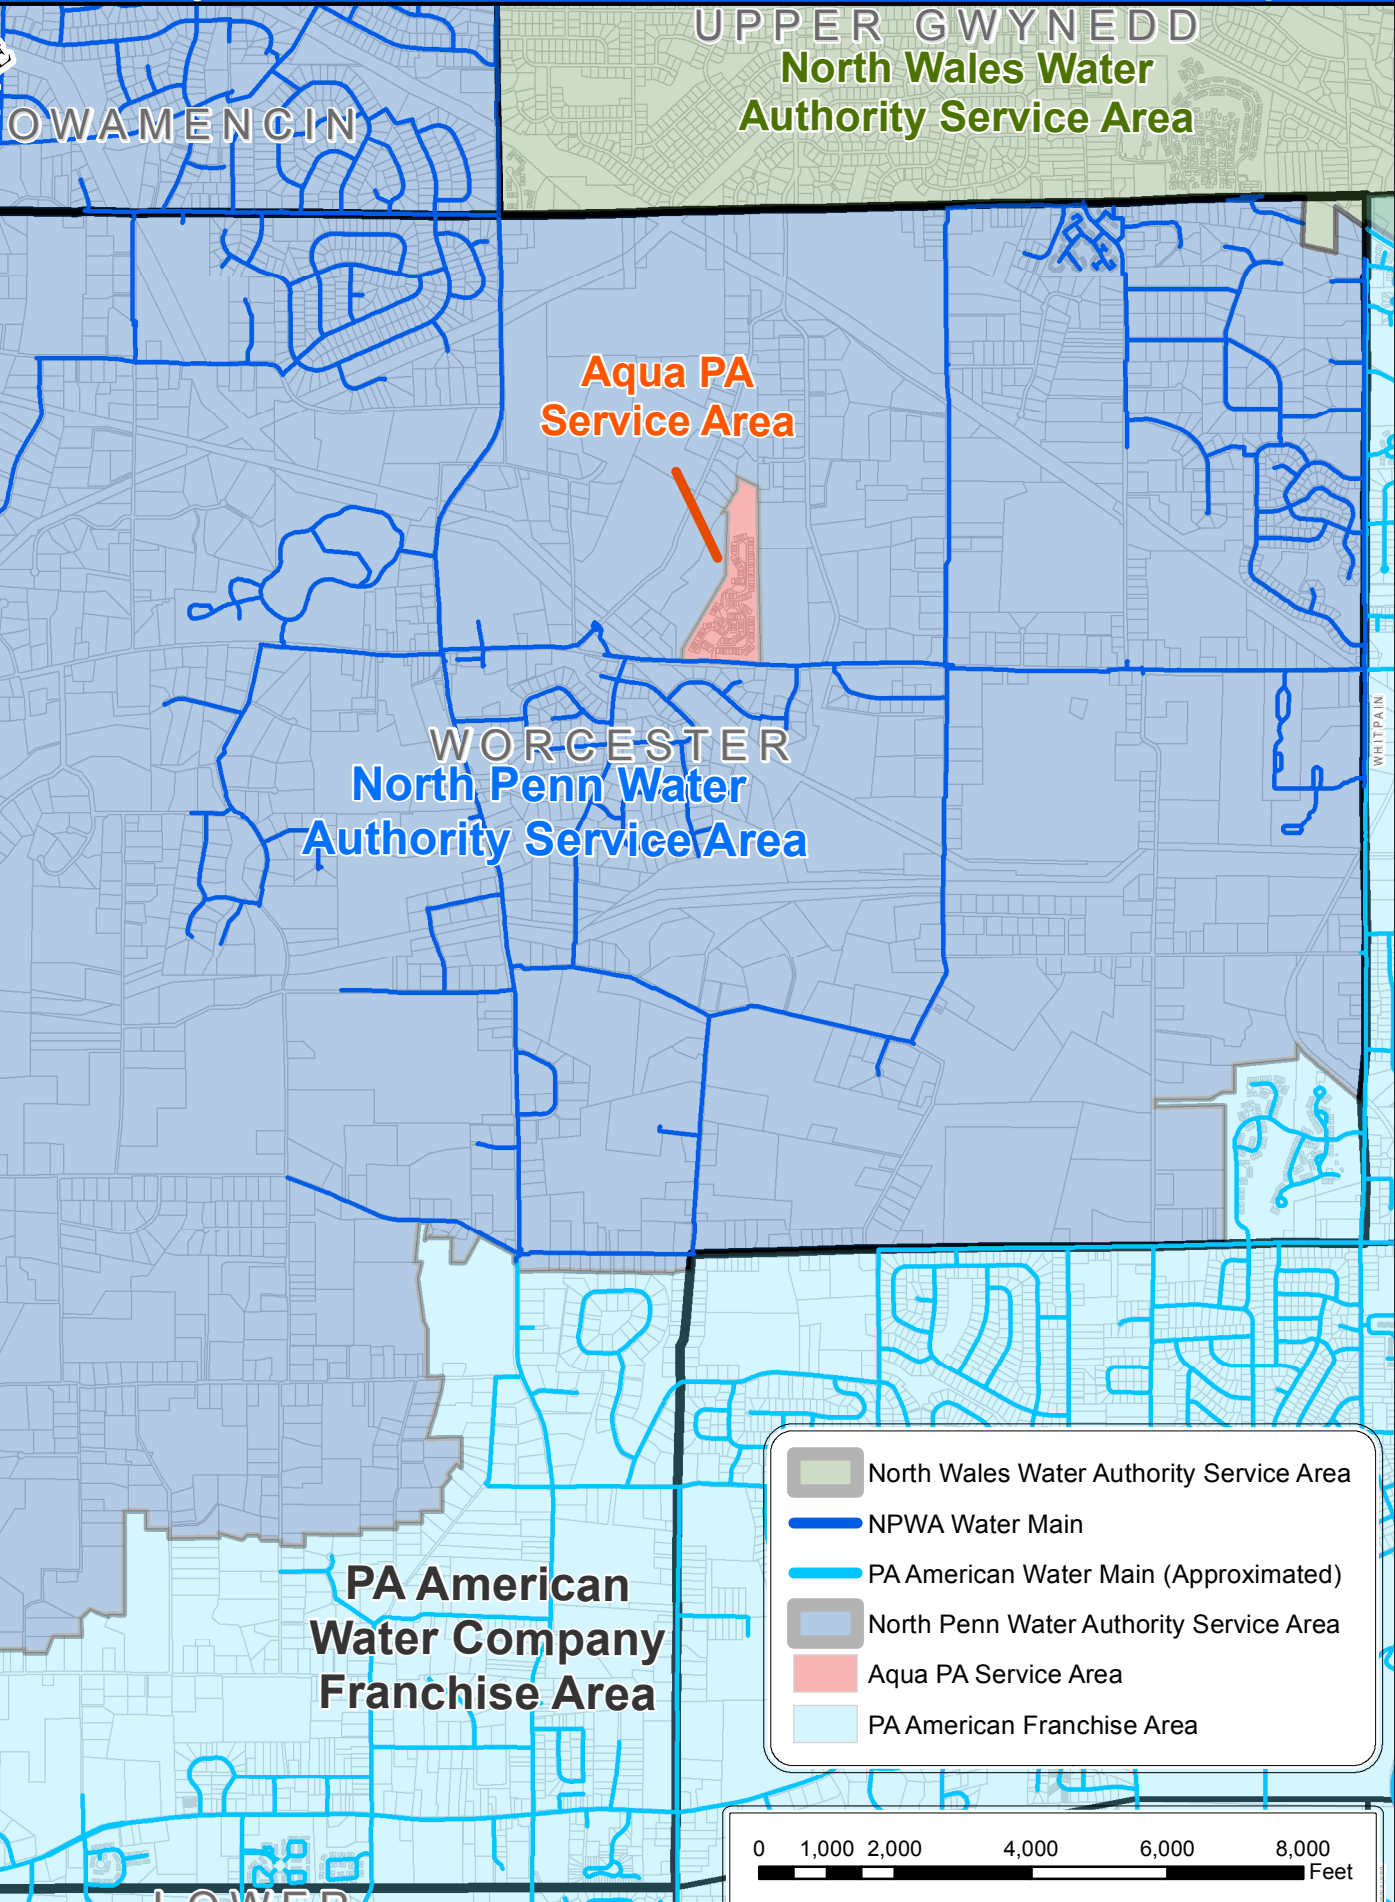

NPWA Water System Service Areas in Worcester Twp.

UPPER GWYNEDD
North Wales Water
Authority Service Area

OWAMENCIN

Aqua PA
Service Area

WORCESTER
North Penn Water
Authority Service Area

PA American
Water Company
Franchise Area

LOWER

- North Wales Water Authority Service Area
- NPWA Water Main
- PA American Water Main (Approximated)
- North Penn Water Authority Service Area
- Aqua PA Service Area
- PA American Franchise Area